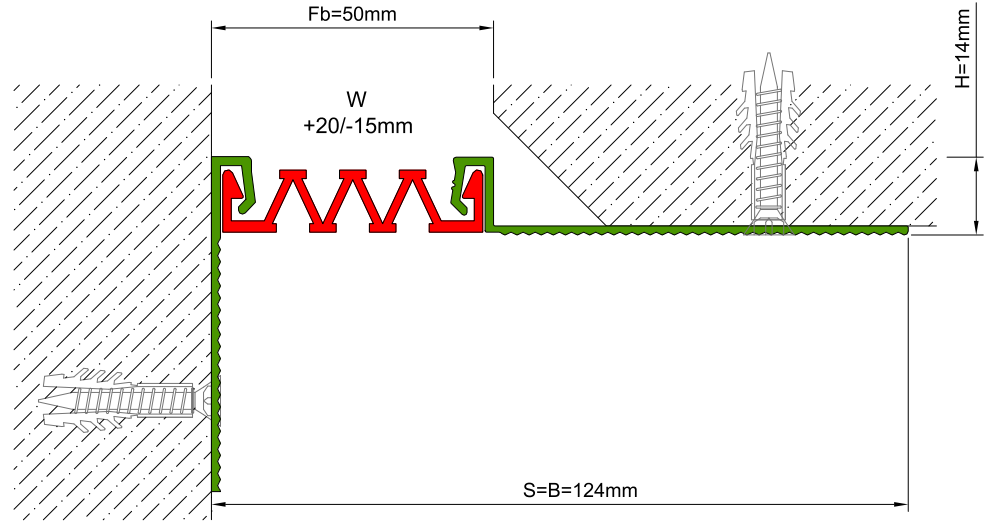

AS U121 surface mounted profile can easily be installed by means of screws to all types of wall & ceiling. Owing to wide frame, it's especially recommended for applications at damaged or chamfered walls. Ribbed elastomeric gasket gains the profile a remarkable movement ability and compensates level differences on both sides of the wall. Slide-in gasket system lets the profile to be used at exterior applications as well as interior areas. Profiles up to 150 mm gap are applied with single gasket while the wider ones are with double gaskets joined with a connector profile.

* Visuals are representative and the profile configuration may differ depending on the characteristics requested.

GASKET COLORS **BLACK** GREY BEIGE Custom Colors available.

LOCATION	MODEL	GAP (Fb) mm	HEIGHT (H) MM	OVERALL WIDTH (B) mm	VISIBLE WIDTH (S) mm	MOVEMENT (W) mm	LOAD CAPACITY	STANDARD LENGTH (mt)
Wall to Wall	AS U121-030	30	15	177	177	+10 / -6	N/A	3
	AS U121-050	50	15	197	197	+20 / -15	N/A	3
	AS U121-080	80	15	227	227	+40 / -30	N/A	3
	AS U121-100	100	15	247	247	+20 / -50	N/A	3
	AS U121-120	120	15	267	267	+60 / -50	N/A	3
	AS U121-150	150	15	297	297	+30 / -80	N/A	3
	AS U121-200	200	15	347	347	+40 / -100	N/A	3
	AS U121-300M	300	15	447	447	+60 / -150	N/A	3

Note: Please ask for different sizes

AS U121 050 H15V

AS U121 050 H15KV

	AS U121 050	AS U121 050K
Fb (mm)	50	50
H (mm) yaklaşık approx.	15	15
W± (mm) yaklaşık approx.	+20/-15	+20/-15
Renk Color	Alüminyum: Natürel, Fitiller: Siyah, gri,diğer Aluminum: Natural,Inserts:Black,gre,y,others	
Malzeme Material	Alüminyum, EPDM Kauçuk(siyah),Termoplastik Kauçuk (gri ve diğer) Aluminum, EPDM Rubber(black),Thermoplastic Rubber (grey and others)	
Standart Uzunluk Standard Length	3	