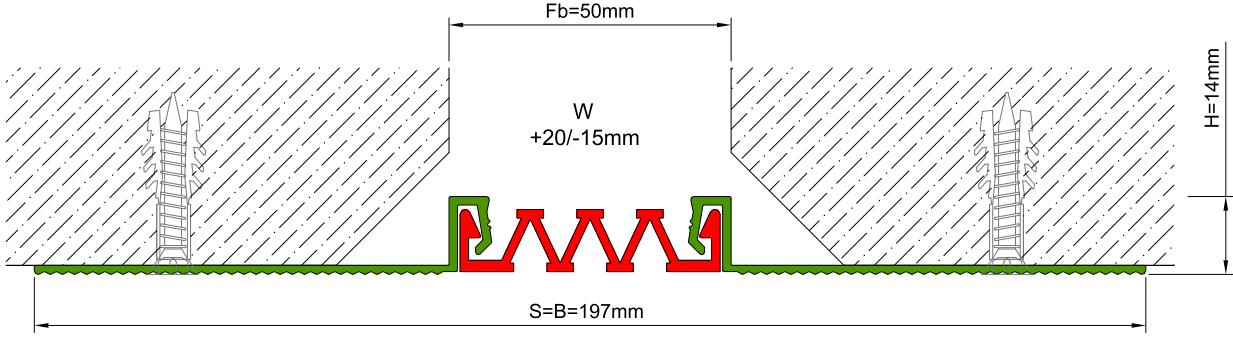

AS U121 surface mounted profile can easily be installed by means of screws to all types of wall & ceiling. Owing to wide frame, it's especially recommended for applications at damaged or chamfered walls. Ribbed elastomeric gasket gains the profile a remarkable movement ability and compensates level differences on both sides of the wall. Slide-in gasket system lets the profile to be used at exterior applications as well as interior areas. Profiles up to 150 mm gap are applied with single gasket while the wider ones are with double gaskets joined with a connector profile.

* Visuals are representative and the profile configuration may differ depending on the characteristics requested.

GASKET COLORS **BLACK** GREY BEIGE Custom Colors available.

LOCATION	MODEL	GAP (Fb) mm	HEIGHT (H) MM	OVERALL WIDTH (B) mm	VISIBLE WIDTH (S) mm	MOVEMENT (W) mm	LOAD CAPACITY	STANDARD LENGTH (mt)
Wall to Wall	AS U121-030	30	15	177	177	+10 / -6	N/A	3
	AS U121-050	50	15	197	197	+20 / -15	N/A	3
	AS U121-080	80	15	227	227	+40 / -30	N/A	3
	AS U121-100	100	15	247	247	+20 / -50	N/A	3
	AS U121-120	120	15	267	267	+60 / -50	N/A	3
	AS U121-150	150	15	297	297	+30 / -80	N/A	3
	AS U121-200	200	15	347	347	+40 / -100	N/A	3
	AS U121-300M	300	15	447	447	+60 / -150	N/A	3

Note: Please ask for different sizes

AS U121 050 H15V

AS U121 050 H15KV

	AS U121 050	AS U121 050K
Fb (mm)	50	50
H (mm) yaklaşık approx.	15	15
W± (mm) yaklaşık approx.	+20/-15	+20/-15
Renk Color	Alüminyum: Natürel, Fitiller: Siyah, gri,diğer Aluminum: Natural,Inserts:Black,gre,y,others	
Malzeme Material	Alüminyum, EPDM Kauçuk(siyah),Termoplastik Kauçuk (gri ve diğer) Aluminum, EPDM Rubber(black),Thermoplastic Rubber (grey and others)	
Standart Uzunluk Standard Length	3	