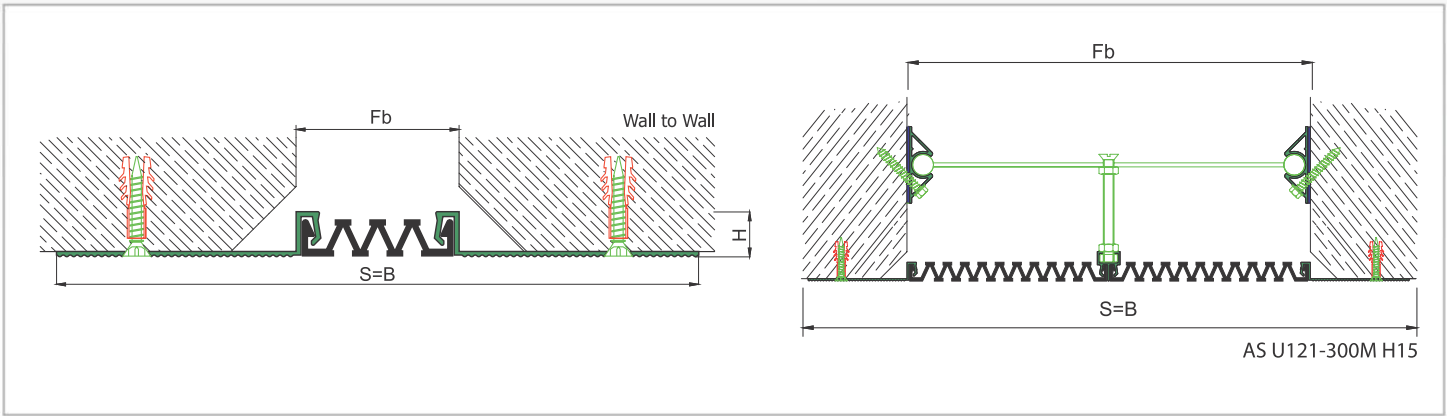

AS U121 surface mounted profile can easily be installed by means of screws to all types of wall & ceiling. Owing to wide frame, it's especially recommended for applications at damaged or chamfered walls. Ribbed elastomeric gasket gains the profile a remarkable movement ability and compensates level differences on both sides of the wall. Slide-in gasket system lets the profile to be used at exterior applications as well as interior areas. Profiles up to 150 mm gap are applied with single gasket while the wider ones are with double gaskets joined with a connector profile.

* Visuals are representative and the profile configuration may differ depending on the characteristics requested.

GASKET COLORS **BLACK** GREY BEIGE Custom Colors available.

LOCATION	MODEL	GAP (Fb) mm	HEIGHT (H) MM	OVERALL WIDTH (B) mm	VISIBLE WIDTH (S) mm	MOVEMENT (W) mm	LOAD CAPACITY	STANDARD LENGTH (mt)
Wall to Wall	AS U121-030	30	15	177	177	+10 / -6	N/A	3
	AS U121-050	50	15	197	197	+20 / -15	N/A	3
	AS U121-080	80	15	227	227	+40 / -30	N/A	3
	AS U121-100	100	15	247	247	+20 / -50	N/A	3
	AS U121-120	120	15	267	267	+60 / -50	N/A	3
	AS U121-150	150	15	297	297	+30 / -80	N/A	3
	AS U121-200	200	15	347	347	+40 / -100	N/A	3
	AS U121-300M	300	15	447	447	+60 / -150	N/A	3

Note: Please ask for different sizes

AS U121 050 H15V

AS U121 050 H15KV

	AS U121 050	AS U121 050K
Fb (mm)	50	50
H (mm) yaklaşık approx.	15	15
W± (mm) yaklaşık approx.	+20/-15	+20/-15
Renk Color	Alüminyum: Natürel, Fitiller: Siyah, gri,diğer Aluminum: Natural,Inserts:Black,gre,y,others	
Malzeme Material	Alüminyum, EPDM Kauçuk(siyah),Termoplastik Kauçuk (gri ve diğer) Aluminum, EPDM Rubber(black),Thermoplastic Rubber (grey and others)	
Standart Uzunluk Standard Length	3	